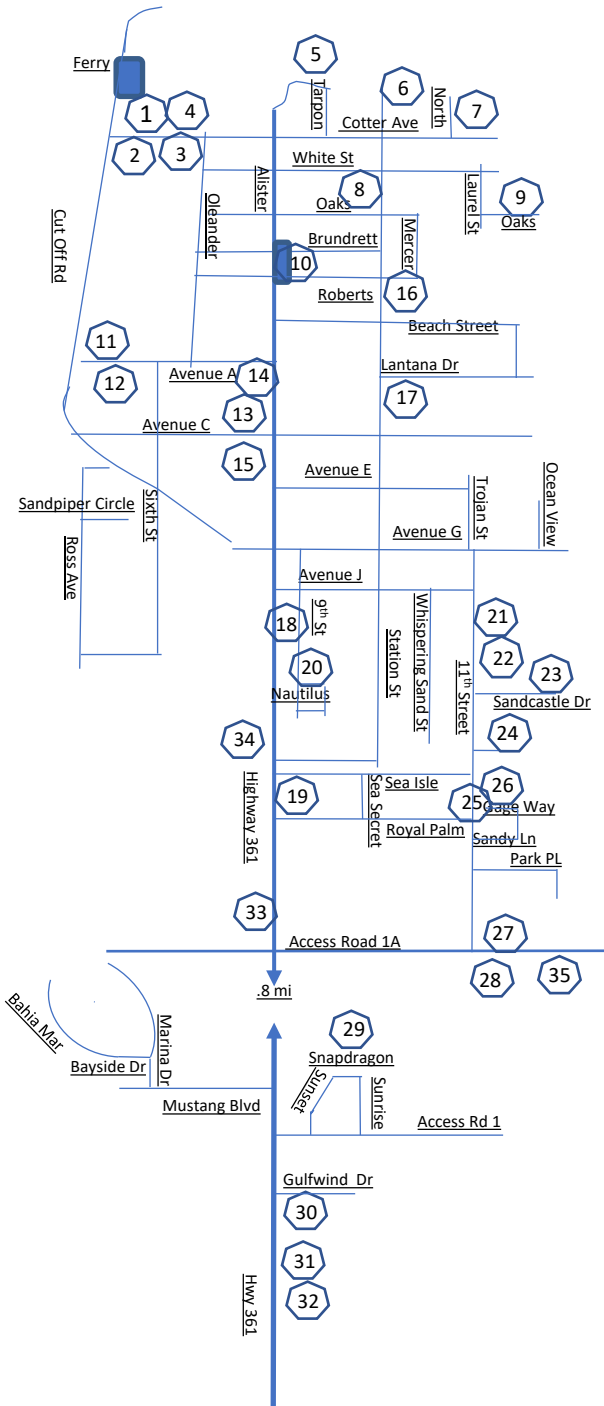

## 2024 Farley Boat Tour Map

- 1 Deep Sea Headquarters  
440 W Cotter Ave
- 2 Port Aransas Tourism Bureau Chamber of Commerce  
403 W. Cotter
- 3 Lafitte's Hideout  
421 W. Cotter Ave
- 4 Teal Harbor Condominiums  
200 W. Cotter
- 5 Fisherman's Wharf  
900 Tarpon Street
- 6 Coast Guard Station  
800 N. Station
- 7 Wright Family  
704 North Street
- 8 Slevin Family  
507 N Station
- 9 Laurent -Conner Family  
529 E Oaks
- 10 PAGC  
408 N. Allister
- 11 Ellis Memorial Library  
700 W Ave A
- 12 Michies Self Storage  
723 W Ave A
- 13 American Bank  
216 S Allister
- 14 CCMS  
129 N Allister #101
- 15 Family Center IGA  
418 S Allister
- 16 Crazy Cajun  
303 Beach Street
- 17 St Joseph Catholic Church  
422 Lantana
- 18 Ace Hardware  
1115 S Hwy 361
- 19 PA Community Theater  
2327 S Hwy 361
- 20 Winkleman Family  
276 Nautilus
- 21 Sea Isle  
1129 11<sup>th</sup> Street
- 22 Coral Cay Condominiums  
1419 S. 11<sup>th</sup>
- 23 Sandcastle Condominiums  
800 Sandcastle Dr
- 24 Island Retreat Condos  
700 Island Retreat Ct
- 25 Alvarado Family  
2525 S 11<sup>th</sup>
- 26 White Family  
637 Gage Way
- 27 Island Dunes  
715 Beach Access Rd 1A
- 28 Courtyard Condos  
622 Beach Access Rd 1A
- 29 Palmilla Beach  
258 Snapdragon
- 30 Pioneer RV Resort  
120 Gulfwind Dr
- 31 Gulfwaters  
5601 State Hwy 361
- 32 La Mirage  
5973 State Hwy 361
- 33 Port A RV Resort  
2600 TX 361
- 34 Coldwell Banker  
1900 TX 361
- 35 Executive Keys  
800 Access Road 1A